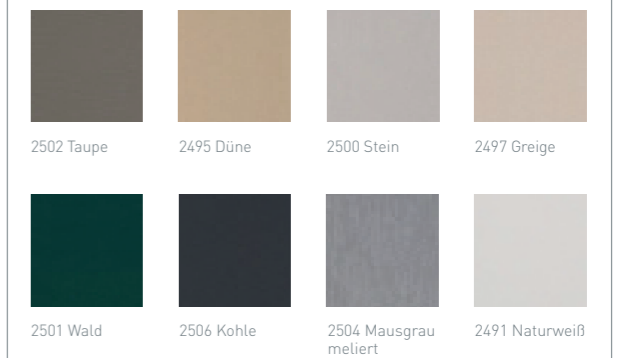

Textiles for horizontal and vertical awnings

Thanks to the extensive design options, awnings can be perfectly tailored to your needs: whether a shiny eye-catcher or a harmonious colour-coordinated design, whether offering almost clear vision or complete blackout.