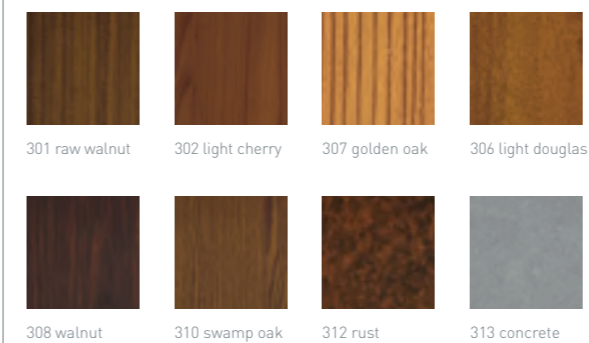

heroal SD

The surface refining heroal SD enlarges the creative possibilities and offers particular resistibility and a high finishing comfort. First the product is heroal hwr powder-coated and then refined in the required design.