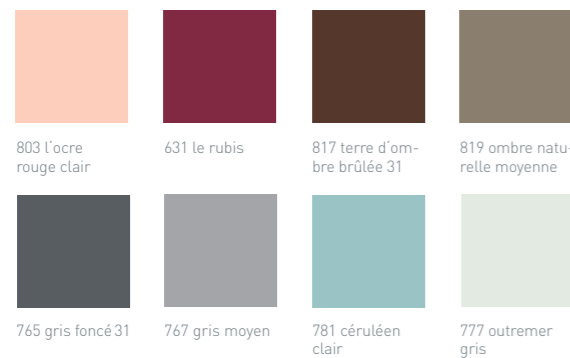

Les Couleurs® Le Corbusier

The exclusive partnership between heroal and Les Couleurs® Le Corbusier offers you a unique colour spectrum. The nature-inspired colours can be harmoniously combined, have unrivalled aesthetics, represent spatial effects and meet the demand for fine-tuned colourings.