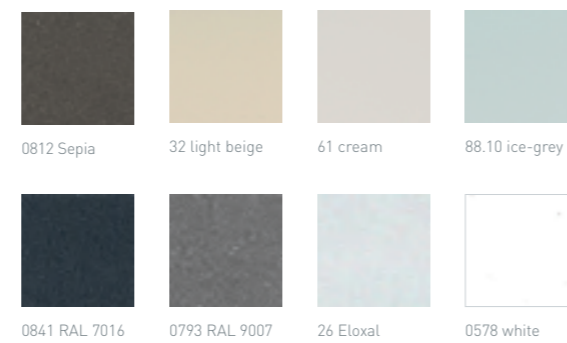

heroal hwr powder coating

The highly weather resistant heroal hwr powder coating provides for long-lasting colour stability. All colours of the extensive RAL colour chart can be applied - in different gloss rates: ranging from dull mat through brilliant to metallic.